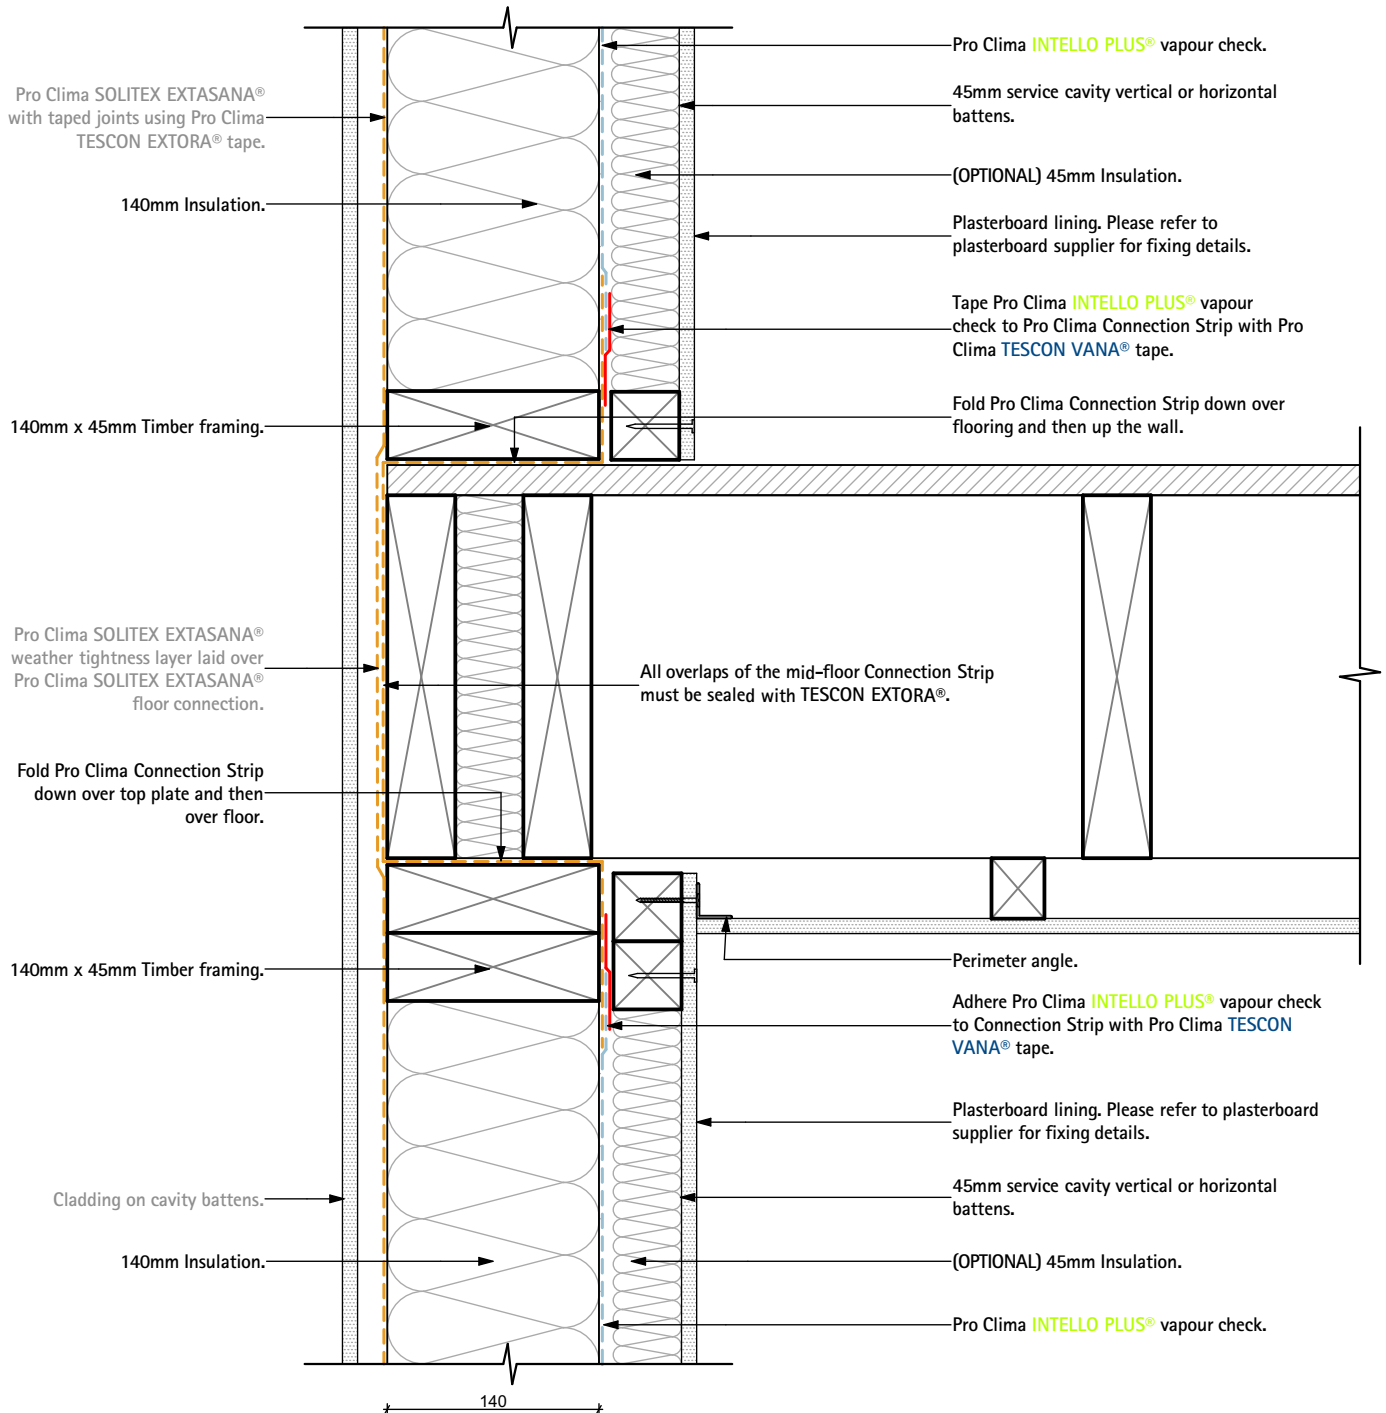

# A2211 Pro Clima Ceiling Midfloor Detail

## Plattformframing

NOTE: Connection Strip must be installed during framing stage.

**Pro Clima NZ Limited**  
 Freephone: 0800 PRO CLIMA (776 254)  
 PO Box 925 CBD

Phone: 04 589 8460  
 Fax: 04 589 8461

Wellington 6140

Email: support@proclima.co.nz  
 Web: www.proclima.co.nz

Title:  
**Ceiling Midfloor Detail**

Scale: 1:5  
 Revision: D  
 Issued: 06-03-2019

Detail  
 Number:

**A2211**

© This drawing is the property of pro clima and must not be copied without permission. This drawing is a Guideline only. Thermal and hygrothermal performance should match specific design, materials and climate requirements. These can be confirmed by hygrothermal analysis using software eg WUFI.