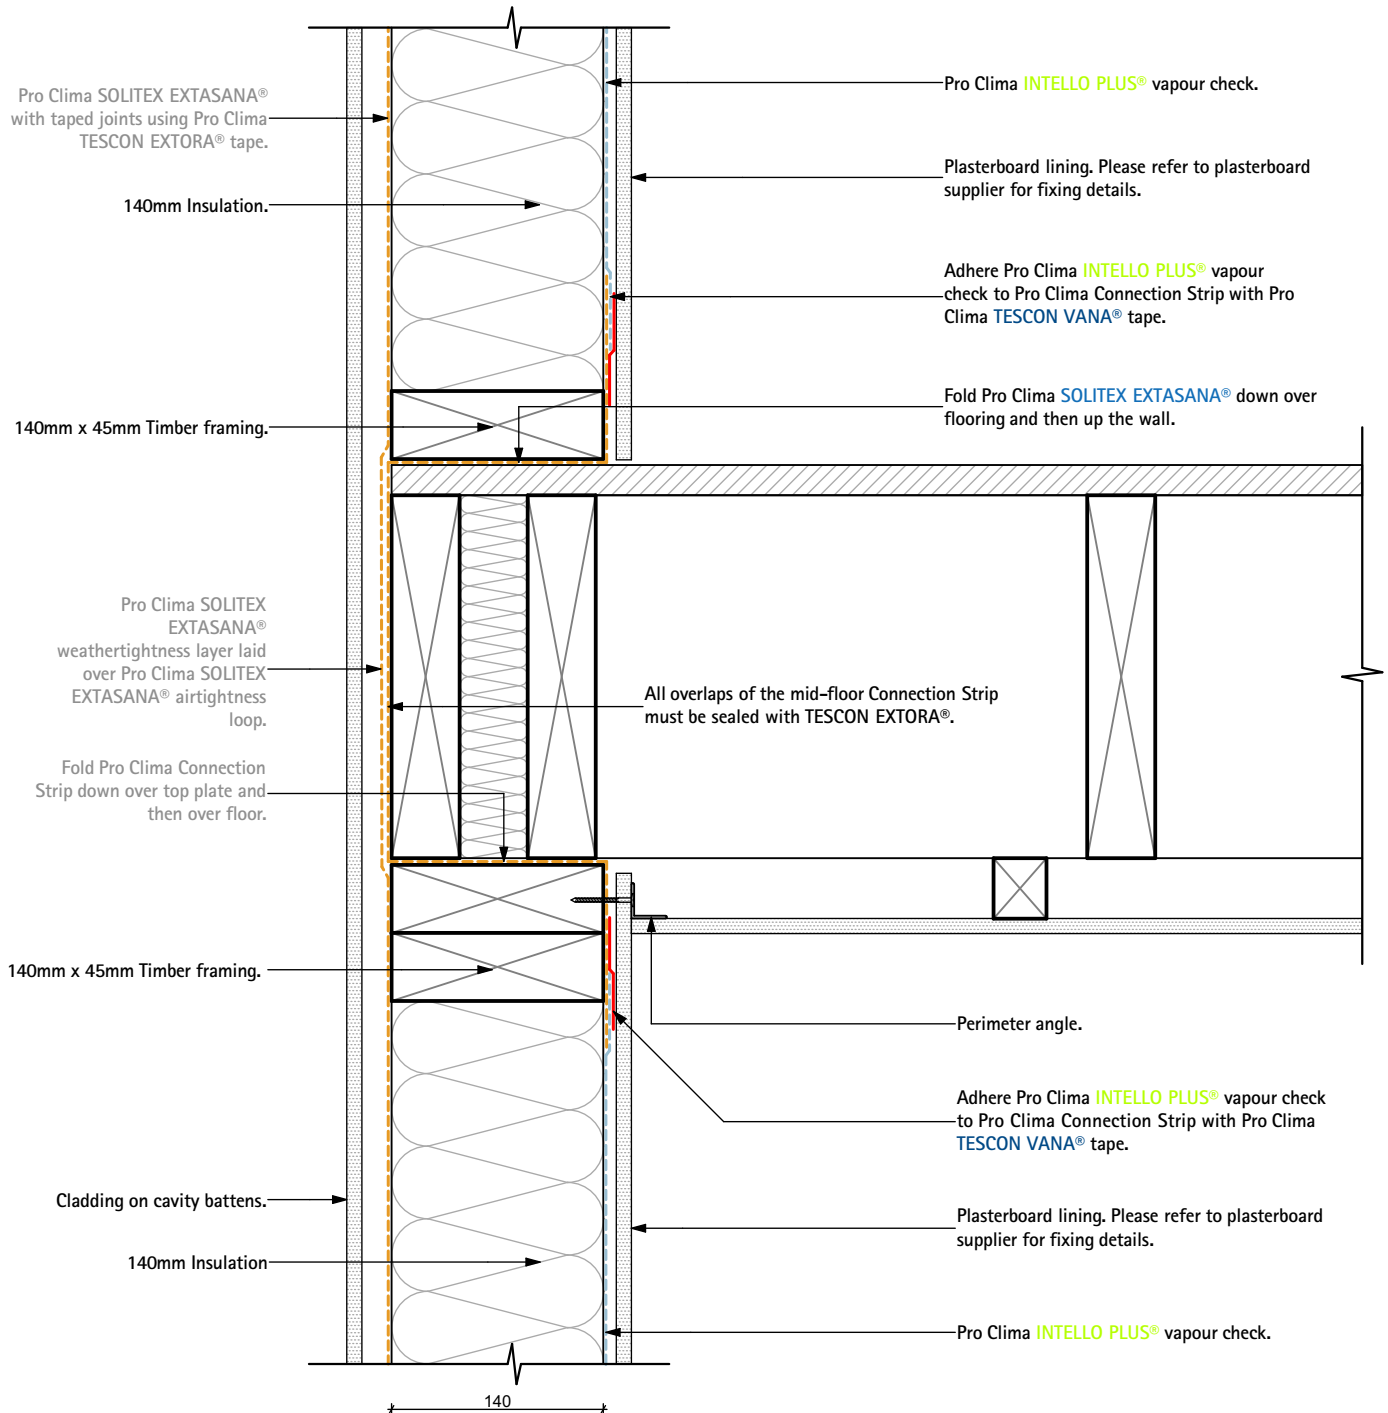

A2212 Pro Clima Ceiling Midfloor Detail

Plattformframing

NOTE: Connection Strip must be installed during framing stage.

Pro Clima NZ Limited
 Freephone: 0800 PRO CLIMA (776 254)
 PO Box 925 CBD

Phone: 04 589 8460
 Fax: 04 589 8461

Wellington 6140

Email: support@proclima.co.nz
 Web: www.proclima.co.nz

Title:
Ceiling Midfloor Detail

Scale: 1:5
 Revision: D
 Issued: 06-03-2019

Detail
 Number:

A2212

© This drawing is the property of pro clima and must not be copied without permission. This drawing is a Guideline only. Thermal and hygrothermal performance should match specific design, materials and climate requirements. These can be confirmed by hygrothermal analysis using software eg WUFI.