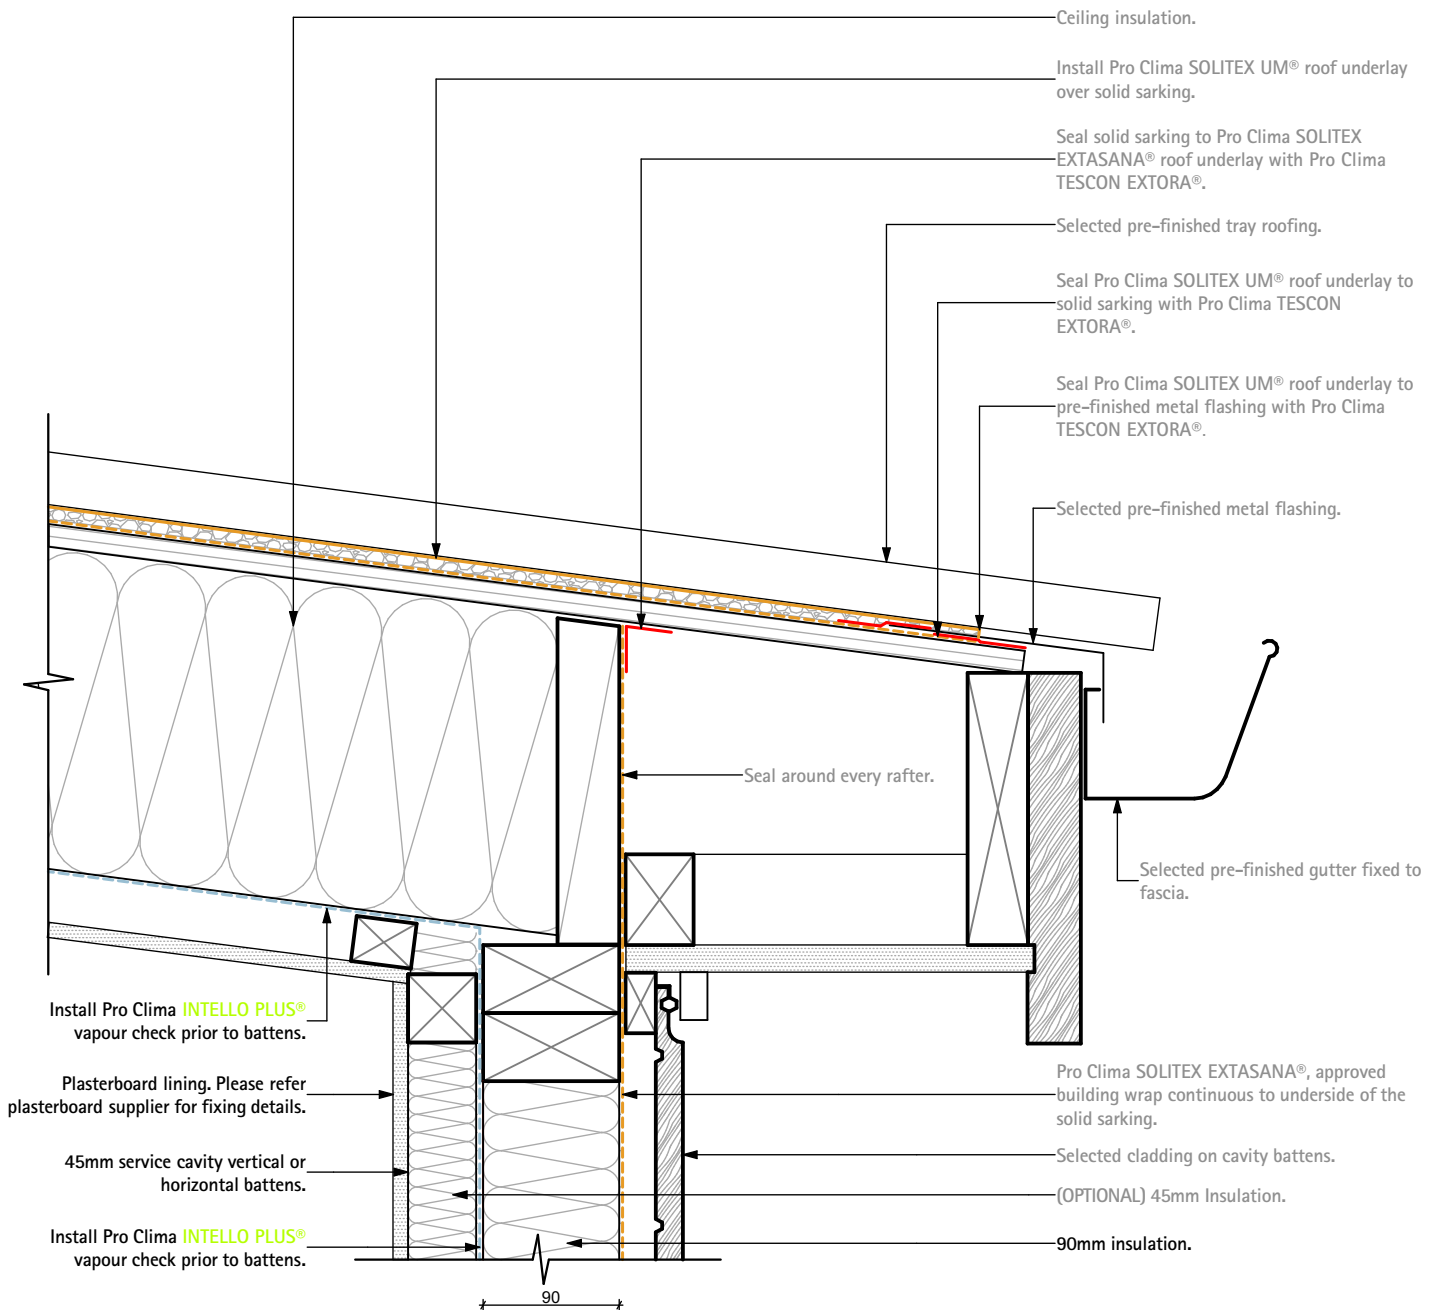

A1133 Pro Clima Skillion Eave Detail

Solid Sarking

Pro Clima NZ Limited
Freephone: 0800 PRO CLIMA (776 254)
PO Box 925 CBD

Phone: 04 589 8460
Fax: 04 589 8461

Wellington 6140

Email: support@proclima.co.nz
Web: www.proclima.co.nz

Title:
Skillion Eave Detail

Scale: 1:5
Revision: D
Issued: 06-03-2019

Detail
Number:

A1133

© This drawing is the property of pro clima and must not be copied without permission. This drawing is a Guideline only. Thermal and hygrothermal performance should match specific design, materials and climate requirements. These can be confirmed by hygrothermal analysis using software eg WUFI.