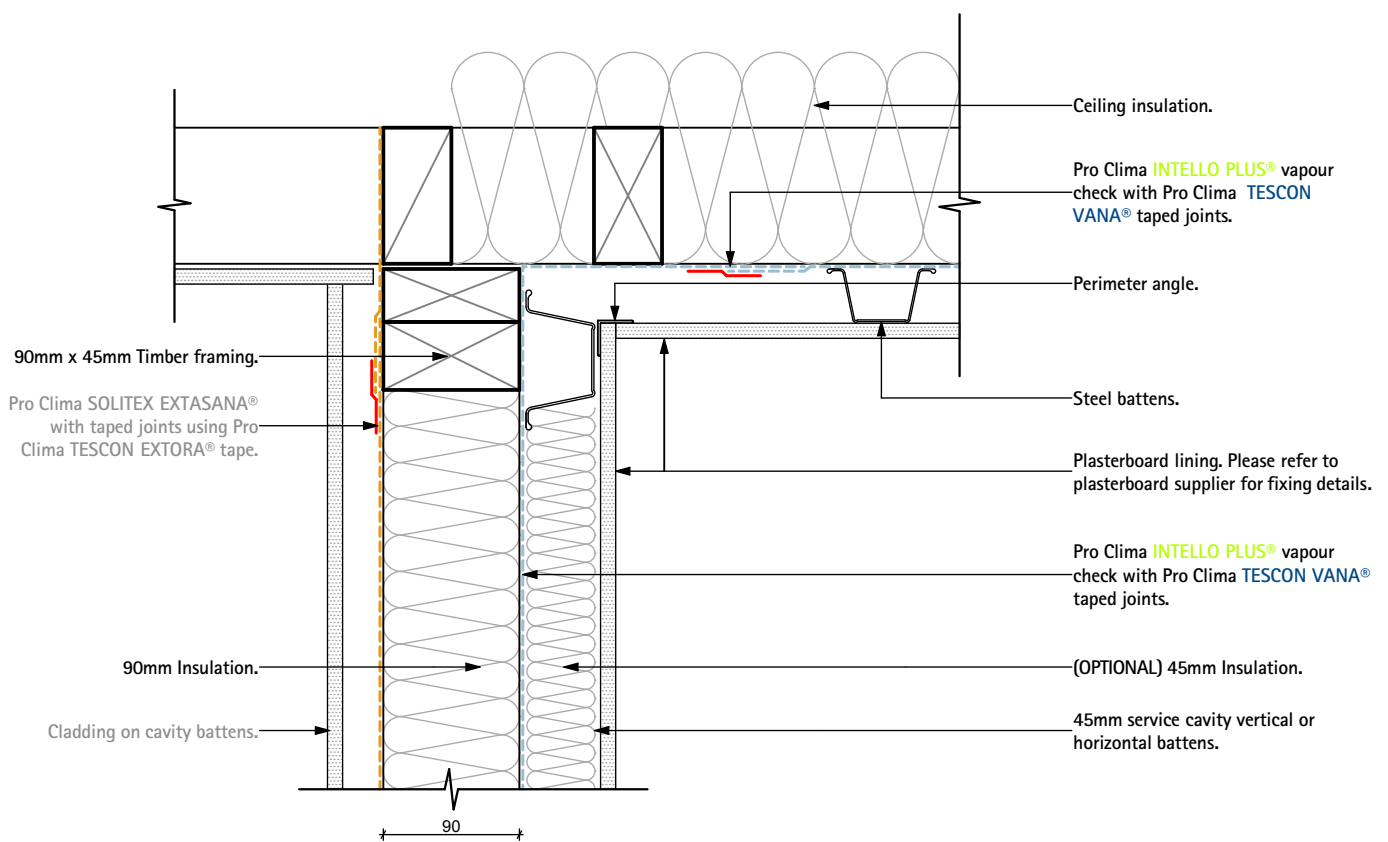

# A2121 Pro Clima Ceiling Steel Batten Detail

Typical vertical 90mm wall - Ceiling junction with 45mm service cavity

Pro Clima NZ Limited

Freephone: 0800 PRO CLIMA (776 254)  
PO Box 925 CBD

Phone: 04 589 8460  
Fax: 04 589 8461

Wellington 6140

Email: [support@proclima.co.nz](mailto:support@proclima.co.nz)  
Web: [www.proclima.co.nz](http://www.proclima.co.nz)

Title:

Ceiling Steel Batten Detail

Scale: 1:5  
Revision: D  
Issued: 06-03-2019