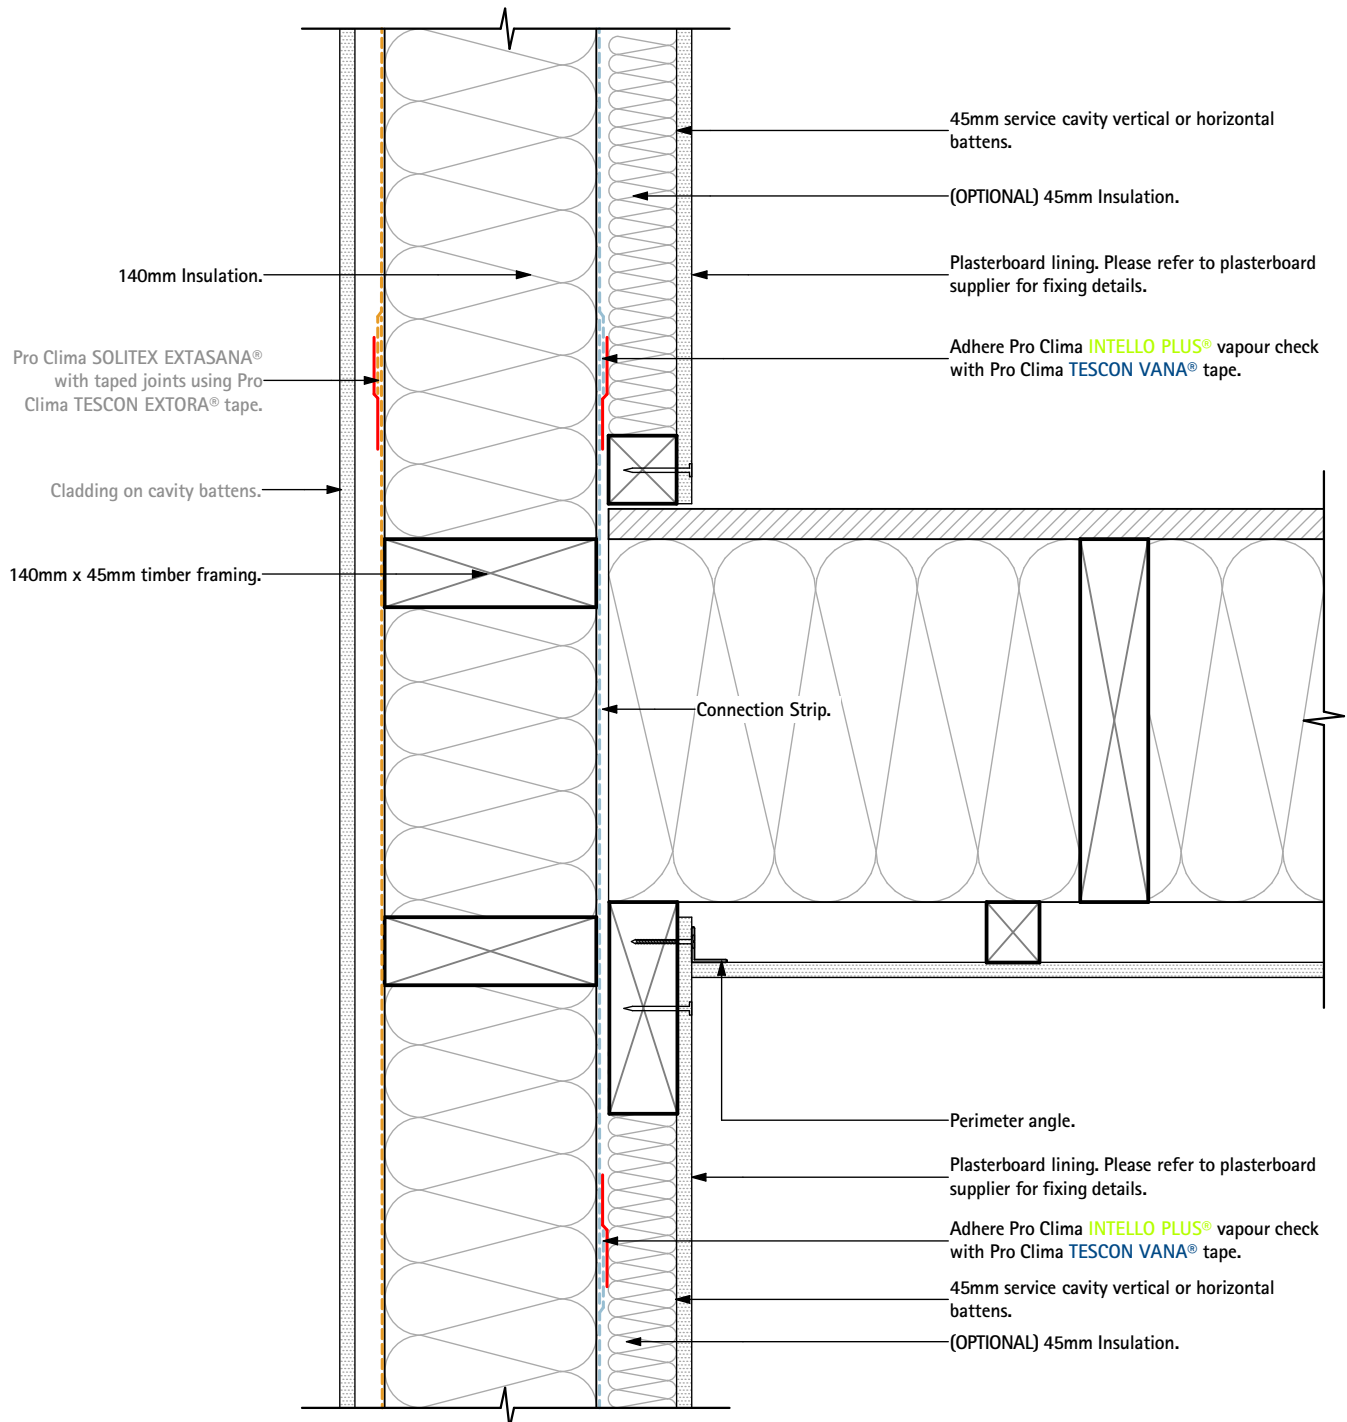

# A2213 Pro Clima Ceiling Midfloor Detail

## Balloon Framing

NOTE: Connection Strip must be installed during framing stage.

Pro Clima NZ Limited

Freephone: 0800 PRO CLIMA (776 254)  
PO Box 925 CBD

Phone: 04 589 8460  
Fax: 04 589 8461

Wellington 6140

Email: support@proclima.co.nz  
Web: www.proclima.co.nz

Title:

Ceiling Midfloor Detail

Scale: 1:5  
Revision: D  
Issued: 06-03-2019

Detail  
Number:

A2213

© This drawing is the property of pro clima and must not be copied without permission. This drawing is a Guideline only. Thermal and hygrothermal performance should match specific design, materials and climate requirements. These can be confirmed by hygrothermal analysis using software eg WUFI.